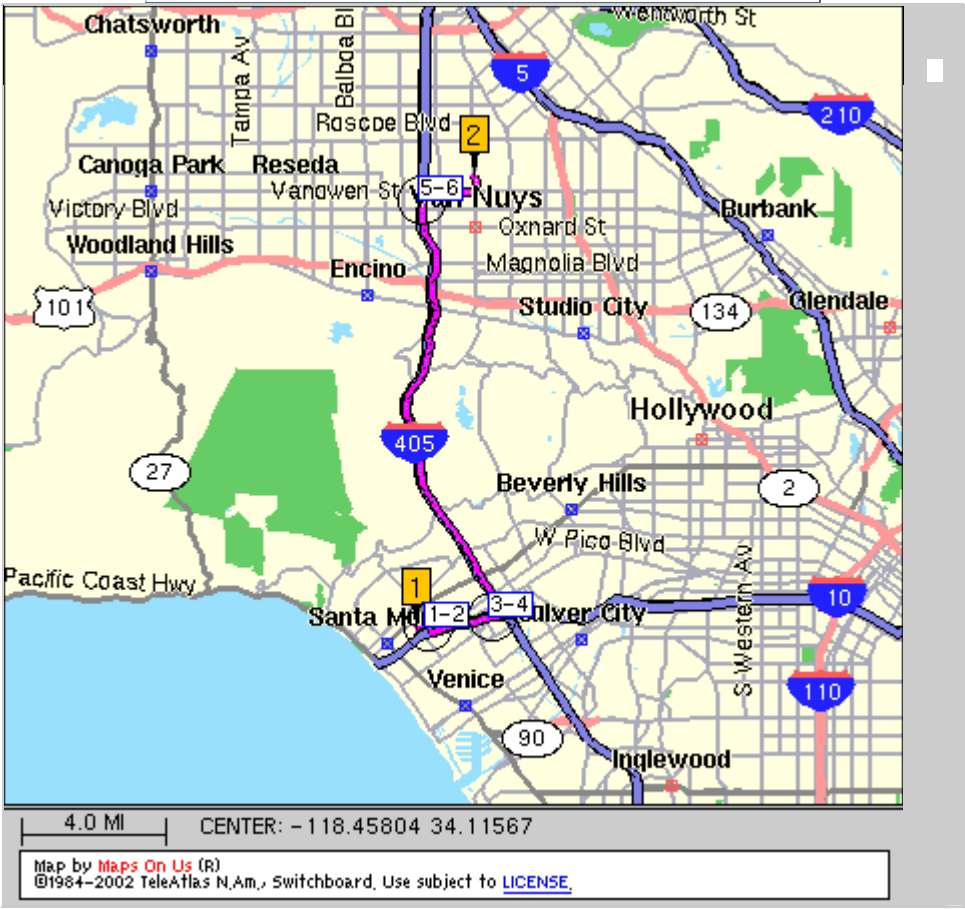

Route Summary	
Start:	Address 1 (1920 Colorado Ave, Santa Monica, CA)
End:	Address 2 (7515 Van Nuys Blvd, Van Nuys, CA)
Totals:	17.3 miles, 25 minutes, 6 turns
Les Kelley to MidValley CHC	

Turn-by-Turn Directions

For a detailed map of a turn, click on the turn number.
 To see the route in a non-tabular format, [click here](#).

	Go	And Then ...	Total Miles	Click here for detailed maps
Start		Head NORTH-EAST on COLORADO AV, From Address 1 (1920 Colorado Ave, Santa Monica, CA)	0.0	
1	0.3 mi	TURN RIGHT onto CLOVERFIELD BLVD	0.3	
2	0.4 mi	BEAR LEFT onto I 10 (EAST)	0.7	
3	1.7 mi	BEAR RIGHT onto UNNAMED ROAD to I 405 (NORTH)	2.4	
4	0.7 mi	FOLLOW as road goes into I 405 (NORTH)	3.1	
5	12.2 mi	BEAR RIGHT onto SHERMAN WY	15.2	
6	1.6 mi	TURN LEFT onto VAN NUYS BLVD	16.9	
End	0.4 mi	Address 2 (7515 Van Nuys Blvd, Van Nuys, CA)	17.3	